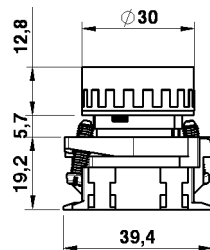

Codici di ordinazione

Order codes

COLOR	CODE	REF.
Red - Rosso	1003A00010	PULSANTE RM010
Black - Nero		
White - Bianco		
Blue - Blu	1003A00019	PIASTRINA BLU BLUE COVER
Yellow - Giallo	1003A00020	PIASTRINA GIALLO YELLOW COVER
Green - Verde	1003A00021	PIASTRINA VERDE GREEN COVER