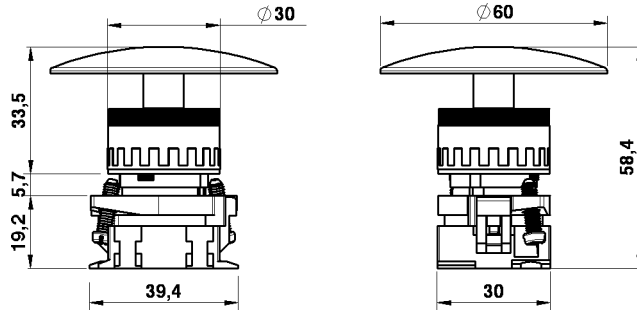

COMANDI A PANNELLO PANEL MOUNTING ACTUATORS

Fungo oscillante Ø60
Corpo in metallo, elemento frontale rotondo.

Multi-directional mushroom Ø60
Metal body, round front element.

Codici di ordinazione
Order codes

COLOR	CODE	REF.
Red - Rosso	1003A00015	PULSANTE RM056R